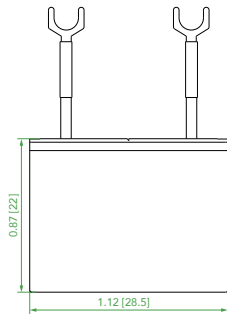

## Surge Suppressor Block

Unit: in [mm]

CCU41

CCU42

CCU43