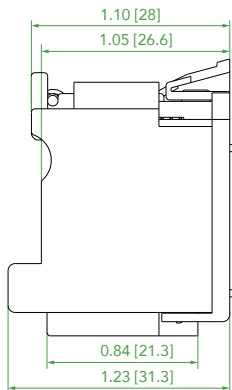

SHT21N / UVT21N

Shunt Trip / Under-Voltage Trip for M1

Unit: in [mm]

SHT22/24N / UVT22/24N

Shunt Trip / Under-Voltage Trip for M2-M4

Unit: in [mm]