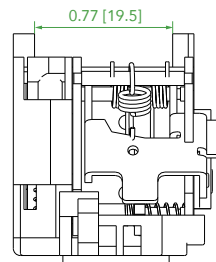

SHT21N / UVT21N

Shunt Trip / Under-Voltage Trip for M1

Unit: in [mm]

SHT22/24N / UVT22/24N

Shunt Trip / Under-Voltage Trip for M2-M4

Unit: in [mm]