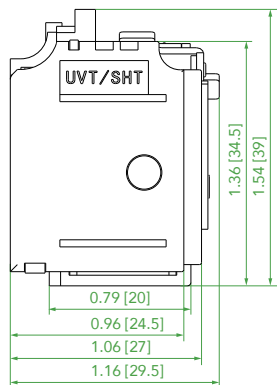

SHT21N / UVT21N

Shunt Trip / Under-Voltage Trip for M1

Unit: in [mm]

SHT22/24N / UVT22/24N

Shunt Trip / Under-Voltage Trip for M2-M4

Unit: in [mm]