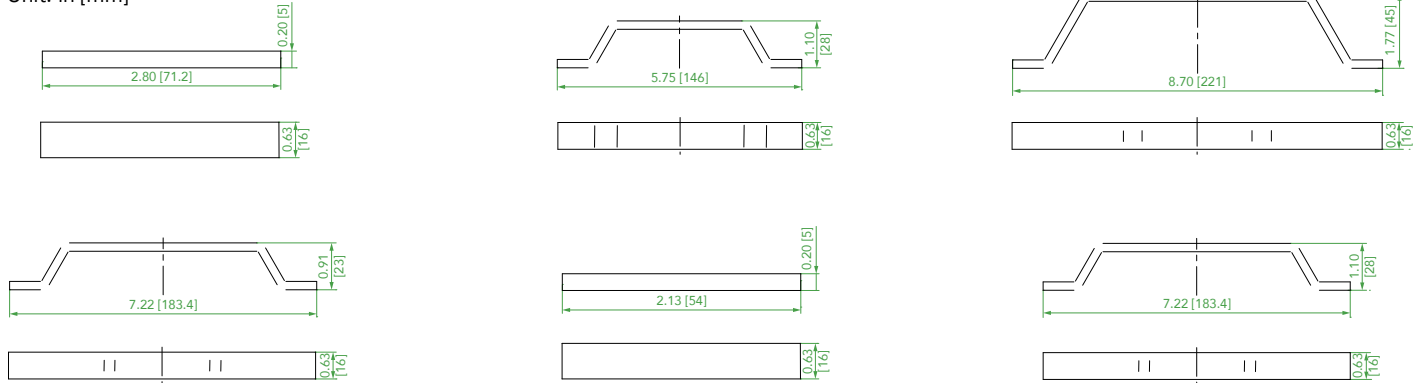

### Power Connection Kit

Unit: in [mm]