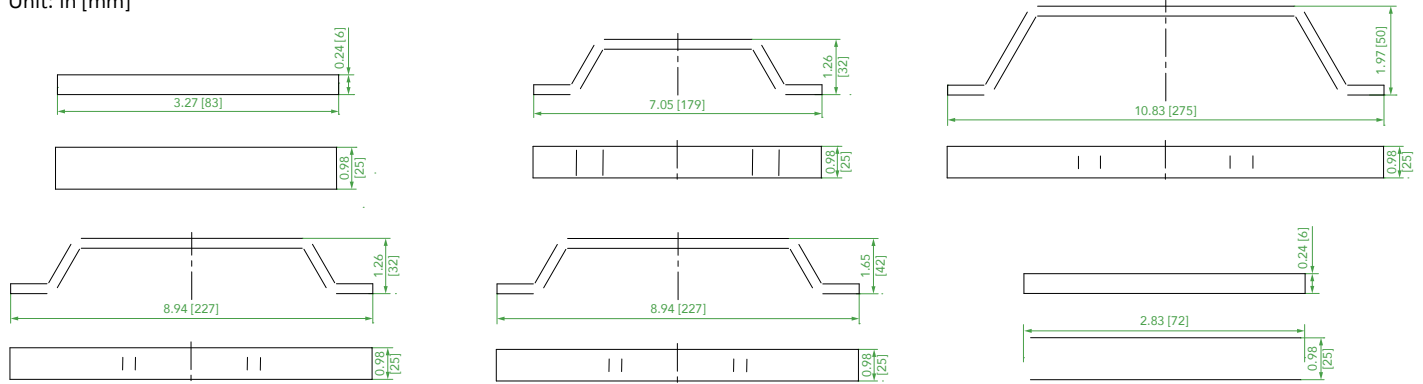

### Power Connection Kit

Unit: in [mm]