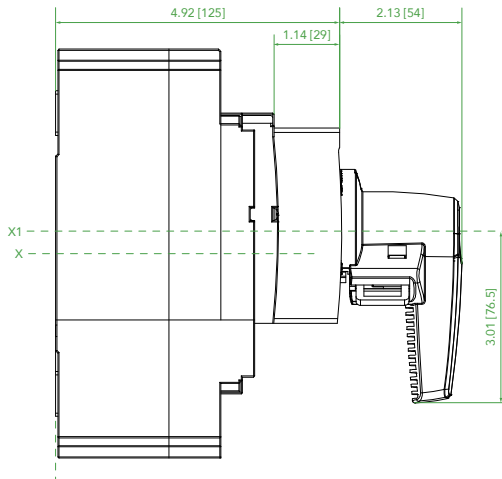

RHD21N
Rotary Handle for M1
Unit: in [mm]

RHD22N
Rotary Handle for M2
Unit: in [mm]

RHD23N
Rotary Handle for M3
Unit: in [mm]

RHD24N
Rotary Handle for M4
Unit: in [mm]