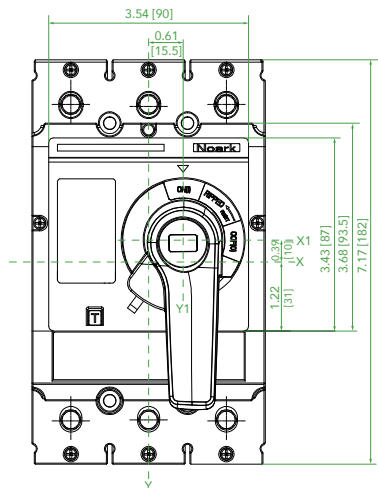

RHD21N
Rotary Handle for M1
Unit: in [mm]

RHD22N
Rotary Handle for M2
Unit: in [mm]

RHD23N
Rotary Handle for M3
Unit: in [mm]

RHD24N
Rotary Handle for M4
Unit: in [mm]