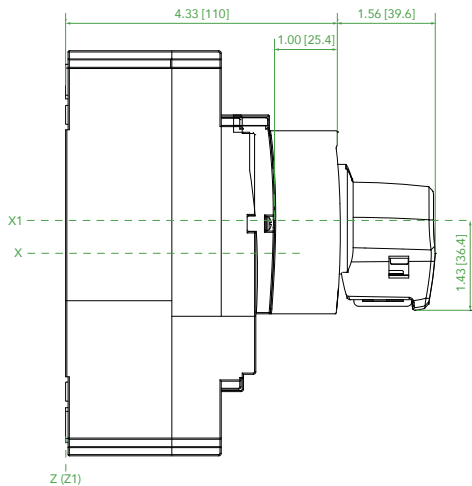

RHD21N
Rotary Handle for M1
Unit: in [mm]

RHD22N
Rotary Handle for M2
Unit: in [mm]

RHD23N
Rotary Handle for M3
Unit: in [mm]

RHD24N
Rotary Handle for M4
Unit: in [mm]