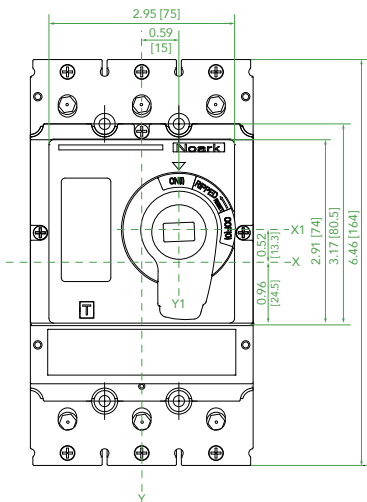

RHD21N
Rotary Handle for M1
Unit: in [mm]

RHD22N
Rotary Handle for M2
Unit: in [mm]

RHD23N
Rotary Handle for M3
Unit: in [mm]

RHD24N
Rotary Handle for M4
Unit: in [mm]