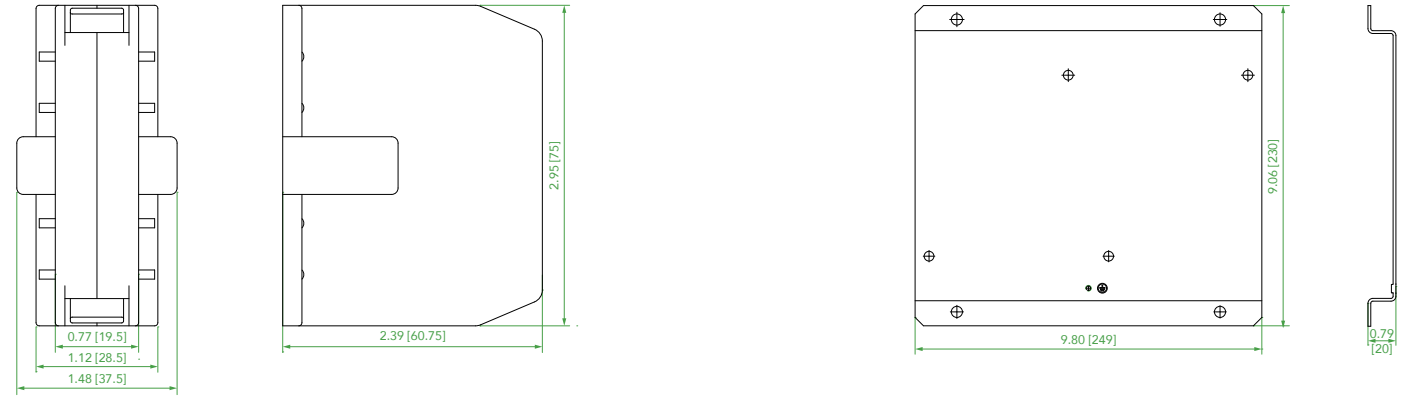

MIT42

Mechanical Interlock Kit

Unit: in [mm]

MIT43

Mechanical Interlock Kit

Unit: in [mm]

MIT44

Mechanical Interlock Kit

Unit: in [mm]

MIT45

Mechanical Interlock Kit

Unit: in [mm]

MIT46

Mechanical Interlock Kit

Unit: in [mm]