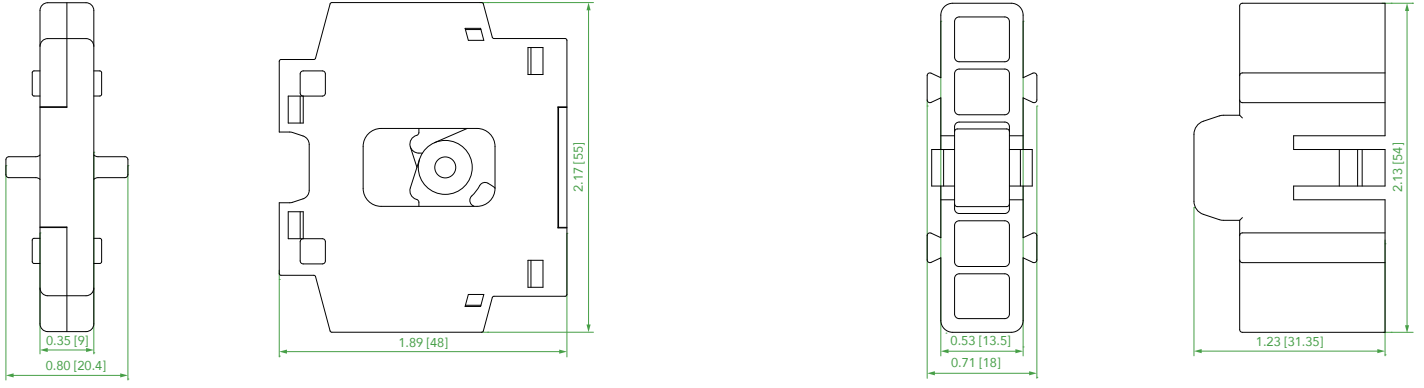

MIT42

Mechanical Interlock Kit

Unit: in [mm]

MIT43

Mechanical Interlock Kit

Unit: in [mm]

MIT44

Mechanical Interlock Kit

Unit: in [mm]

MIT45

Mechanical Interlock Kit

Unit: in [mm]

MIT46

Mechanical Interlock Kit

Unit: in [mm]