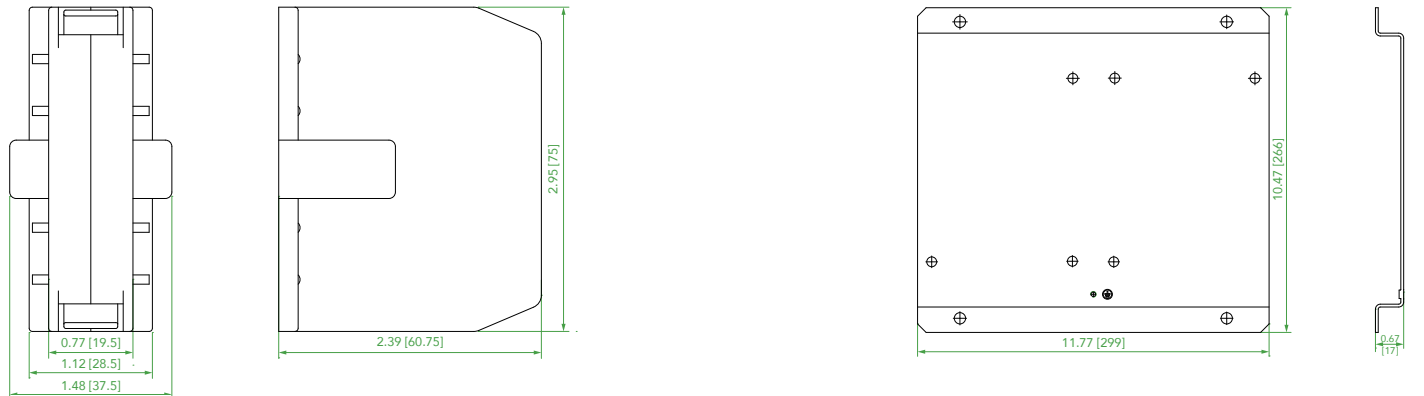

MIT42

Mechanical Interlock Kit

Unit: in [mm]

MIT43

Mechanical Interlock Kit

Unit: in [mm]

MIT44

Mechanical Interlock Kit

Unit: in [mm]

MIT45

Mechanical Interlock Kit

Unit: in [mm]

MIT46

Mechanical Interlock Kit

Unit: in [mm]