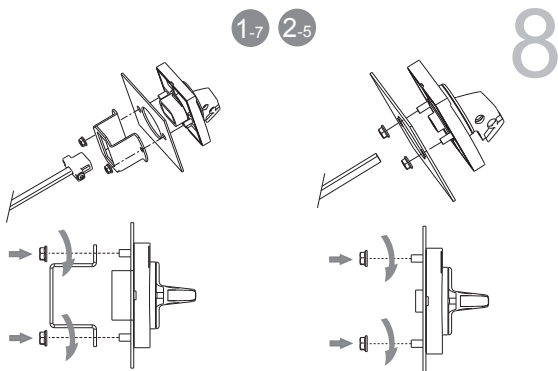

2

ERH3 Rotary Handle

MCB and Disconnect Switch

3

ERH3 Rotary Handle

MCB and Disconnect Switch

4

ERH3 Rotary Handle

Especially for Ex9IR32

5

ERH3 Rotary Handle

ERH3 Rotary Handle

ERH3 Rotary Handle

ERH3 Rotary Handle

NOARK

NOARK Electric North America