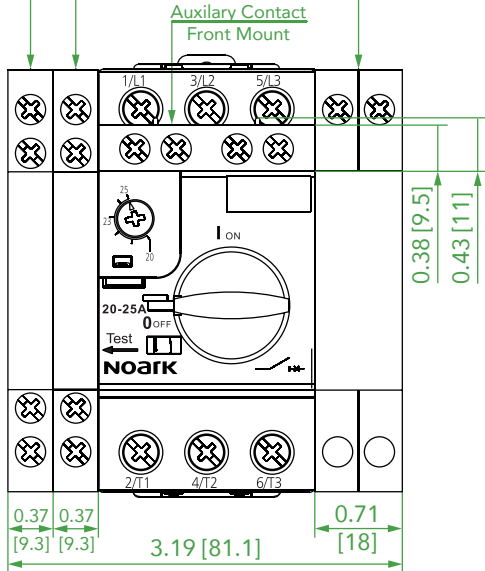

Manual Motor Starter with Accessories

Unit: in [mm]

Auxiliary Contact Side Mount Auxiliary Contact Side Mount & Fault Signal Contact Shunt Trip Release & Under Voltage Release

Auxiliary Contact Side Mount Auxiliary Contact Side Mount & Fault Signal Contact Shunt Trip Release & Under Voltage Release