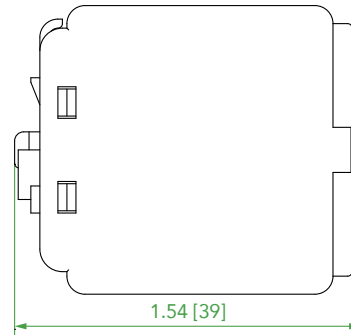

AXA

Front Mount Auxiliary Contact for Standard Contactor

Unit: in [mm]

AXA 2 Pole

AXA 4 Pole

AXB

Front Mount Auxiliary Contact for Mini Contactor

Unit: in [mm]

AXFA

Side Mount Auxiliary Contact for Standard Contactor

Unit: in [mm]