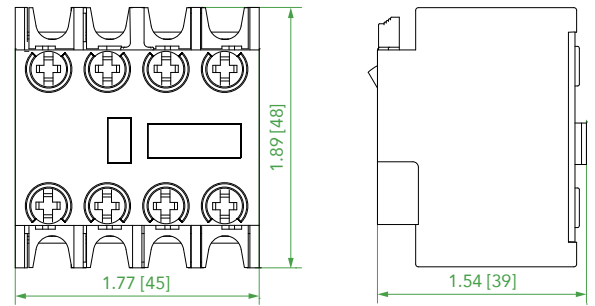

AXA

Front Mount Auxiliary Contact for Standard Contactor

Unit: in [mm]

AXA 2 Pole

AXA 4 Pole

AXB

Front Mount Auxiliary Contact for Mini Contactor

Unit: in [mm]

AXFA

Side Mount Auxiliary Contact for Standard Contactor

Unit: in [mm]