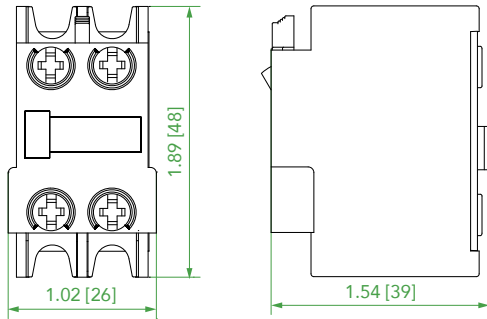

AXA

Front Mount Auxiliary Contact for Standard Contactor

Unit: in [mm]

AXA 2 Pole

AXA 4 Pole

AXB

Front Mount Auxiliary Contact for Mini Contactor

Unit: in [mm]

AXFA

Side Mount Auxiliary Contact for Standard Contactor

Unit: in [mm]